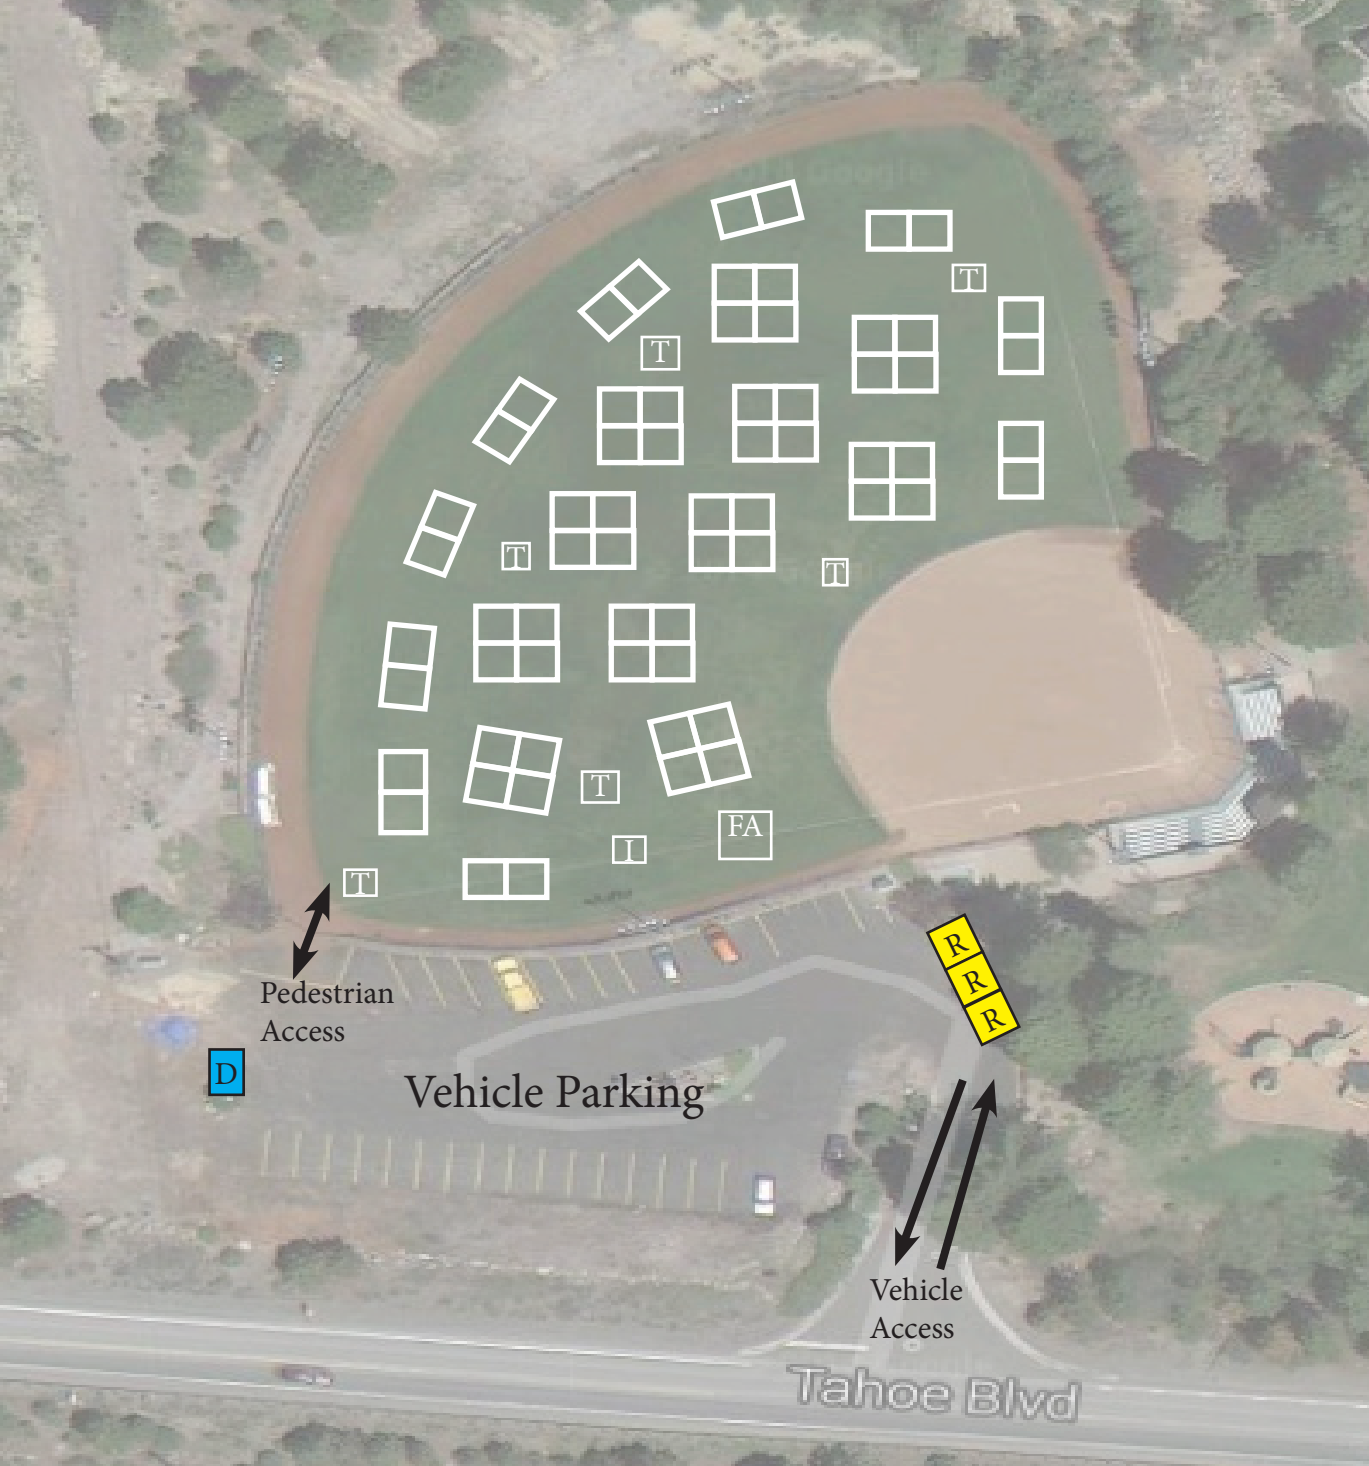

Incline Village Fine Arts Festival  
Preston Field - 700 Tahoe Blvd  
Incline Village NV

R = Restroom   D = Dumpster   T = Trash Bin   FA= First Aid   I= Info

CWB Events 916-936-9393  
info@cwbevents.com