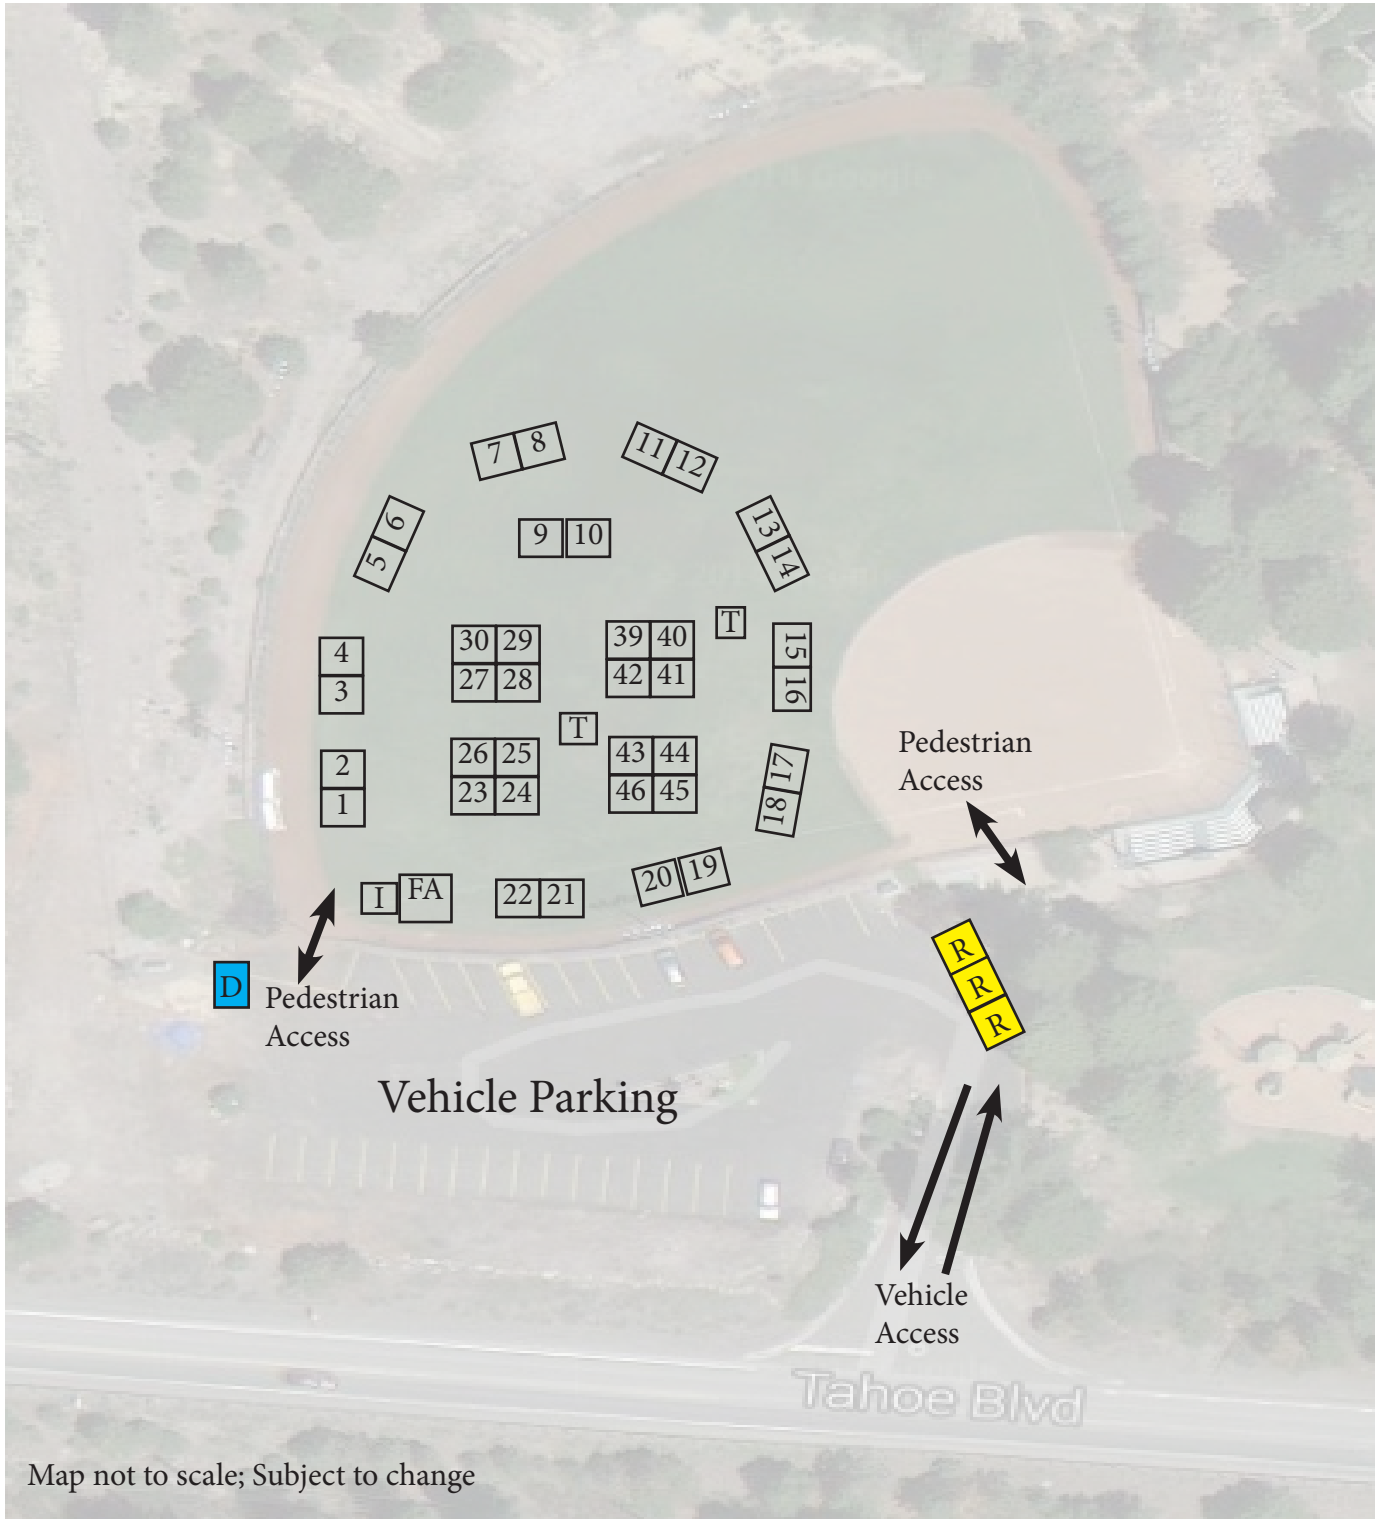

Incline Village Fine Arts Festival Preston Field - 700 Tahoe Blvd Incline Village NV

Map not to scale; Subject to change

R = Restroom D = Dumpster T = Trash Bin FA= First Aid I= Info

CWB Events 916-936-9393