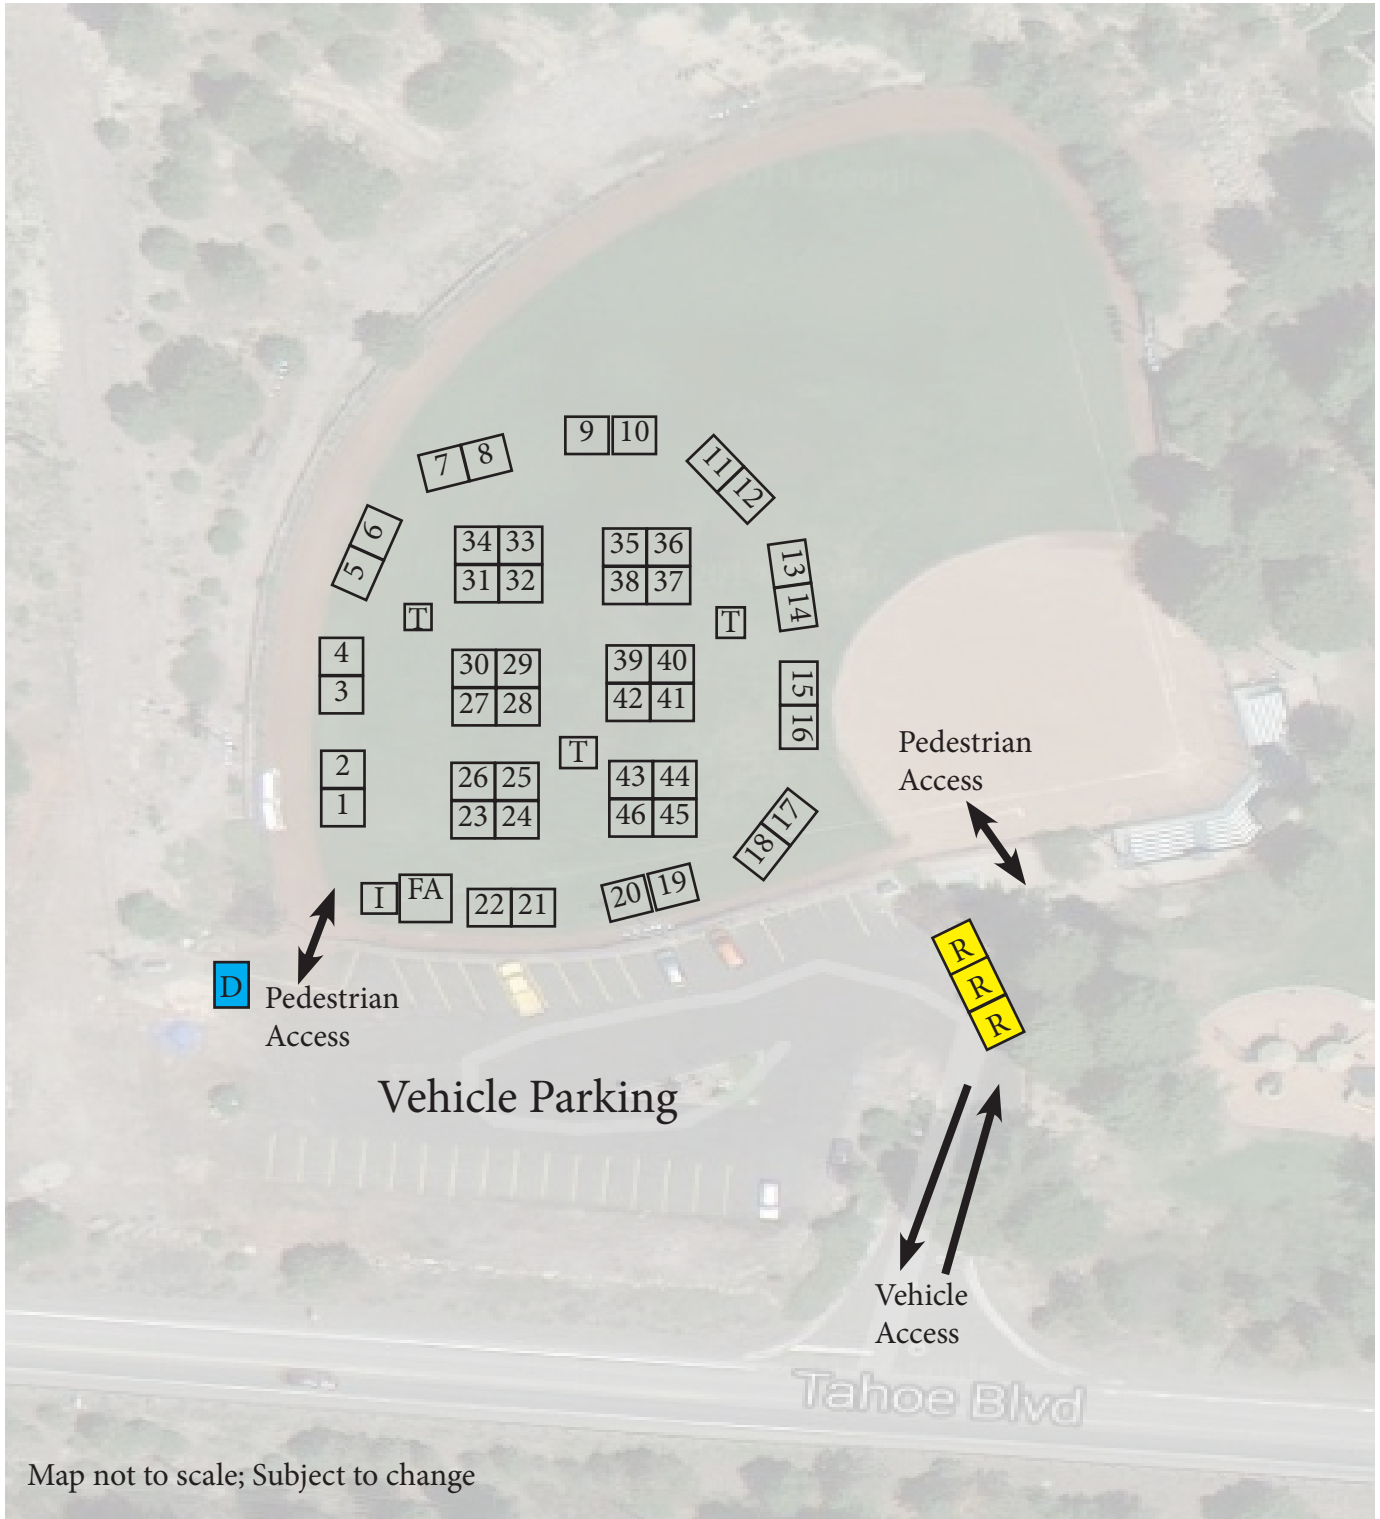

# Incline Village Fine Arts Festival Preston Field - 700 Tahoe Blvd Incline Village NV

Map not to scale; Subject to change

R = Restroom    D = Dumpster    T = Trash Bin    FA= First Aid    I= Info

CWB Events 916-936-9393